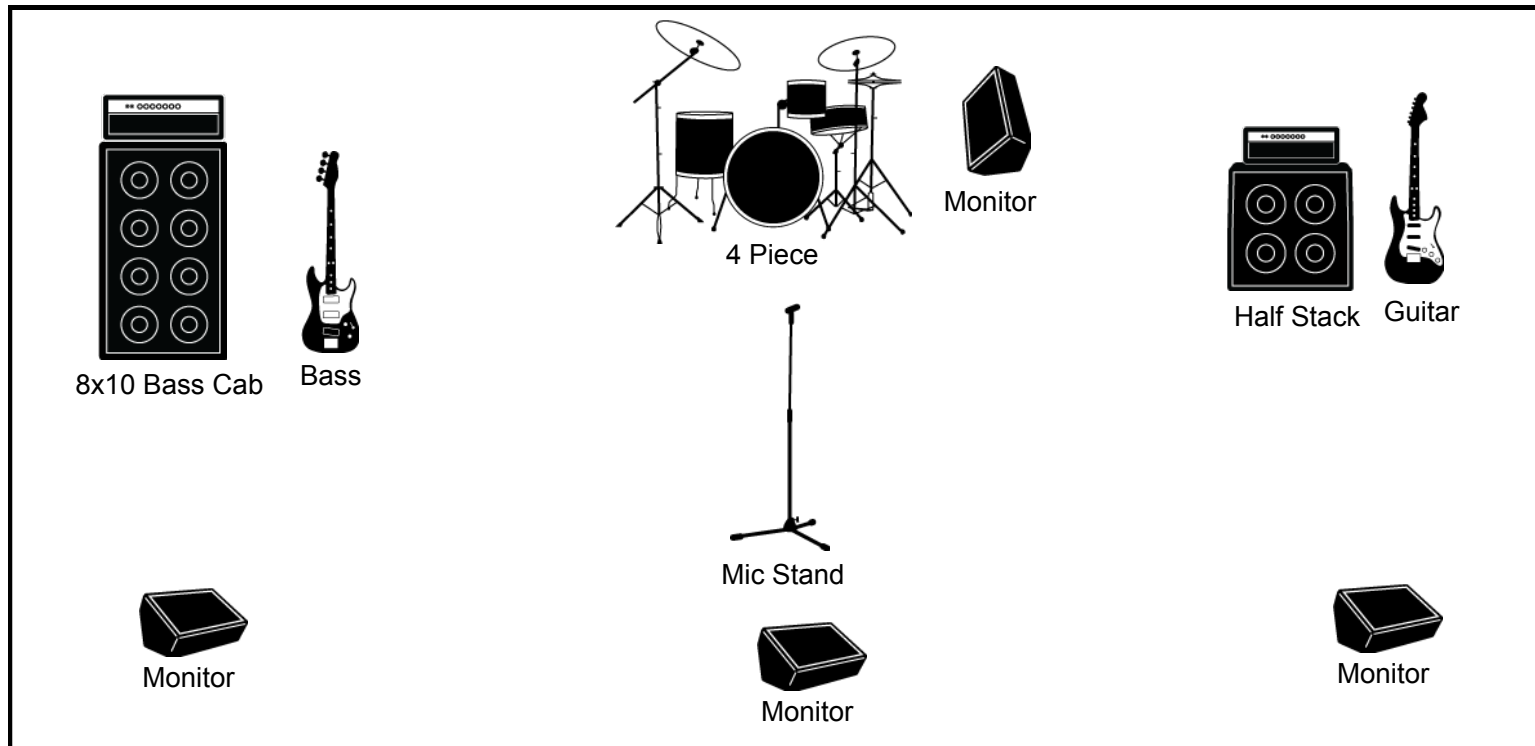

STAGE PLOT DESIGNER

BAND NAME

VENUE

SHOW DATE / TIME

Rise Against The Machine

STAGE

INPUT LIST

1	Bass Drum Mic	9	Guitar Cab Mic	17	
2	Snare Mic	10	Bass Direct Box	18	
3	High Hat Mic	11	Vocal Mic and Stand	19	
4	Tom High Mic	12		20	
5	Tom Low Mic	13		21	
6	Crash Ride Mic	14		22	
7	Crash #1 Mic	15		23	
8	Crash #2 Mic	16		24	